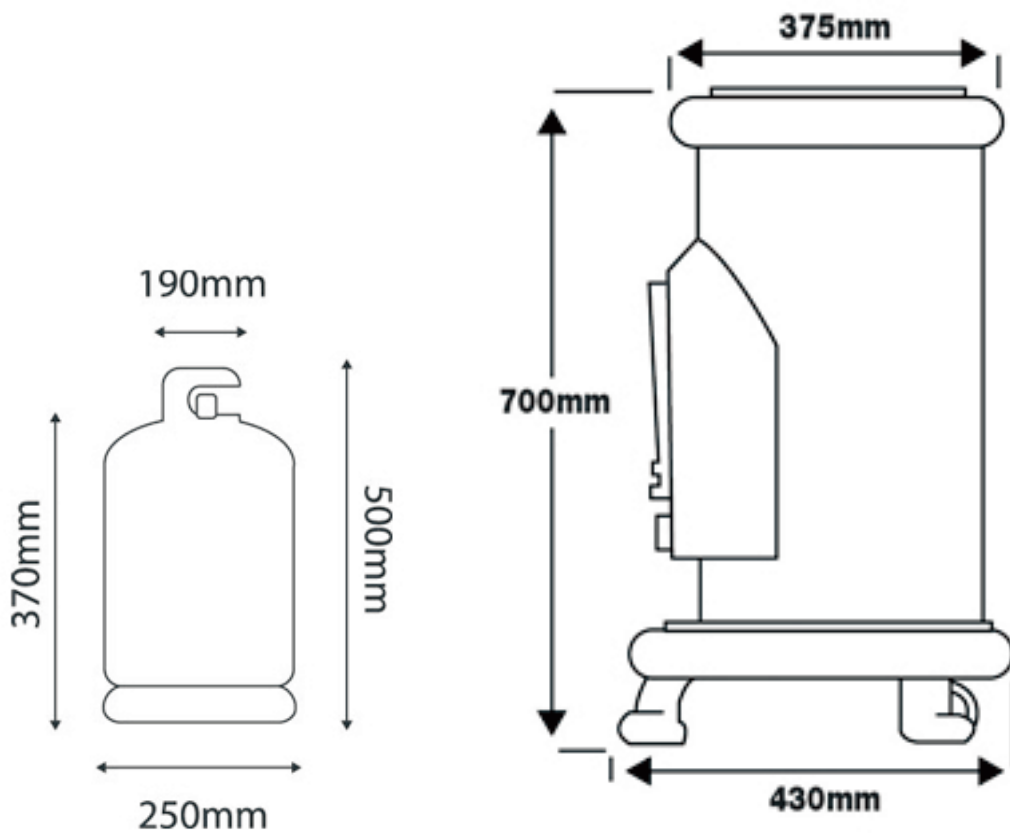

Dimensions

Output: 2.4Kw

Weight: 22Kg

The Thurcroft stove is designed and produced in the UK

Broseley Fires Ltd
Knights Way
Battlefield Enterprise Park
Shrewsbury
Shropshire
SY1 3AB

Tel: 01743 461444

Fax: 01743 461446